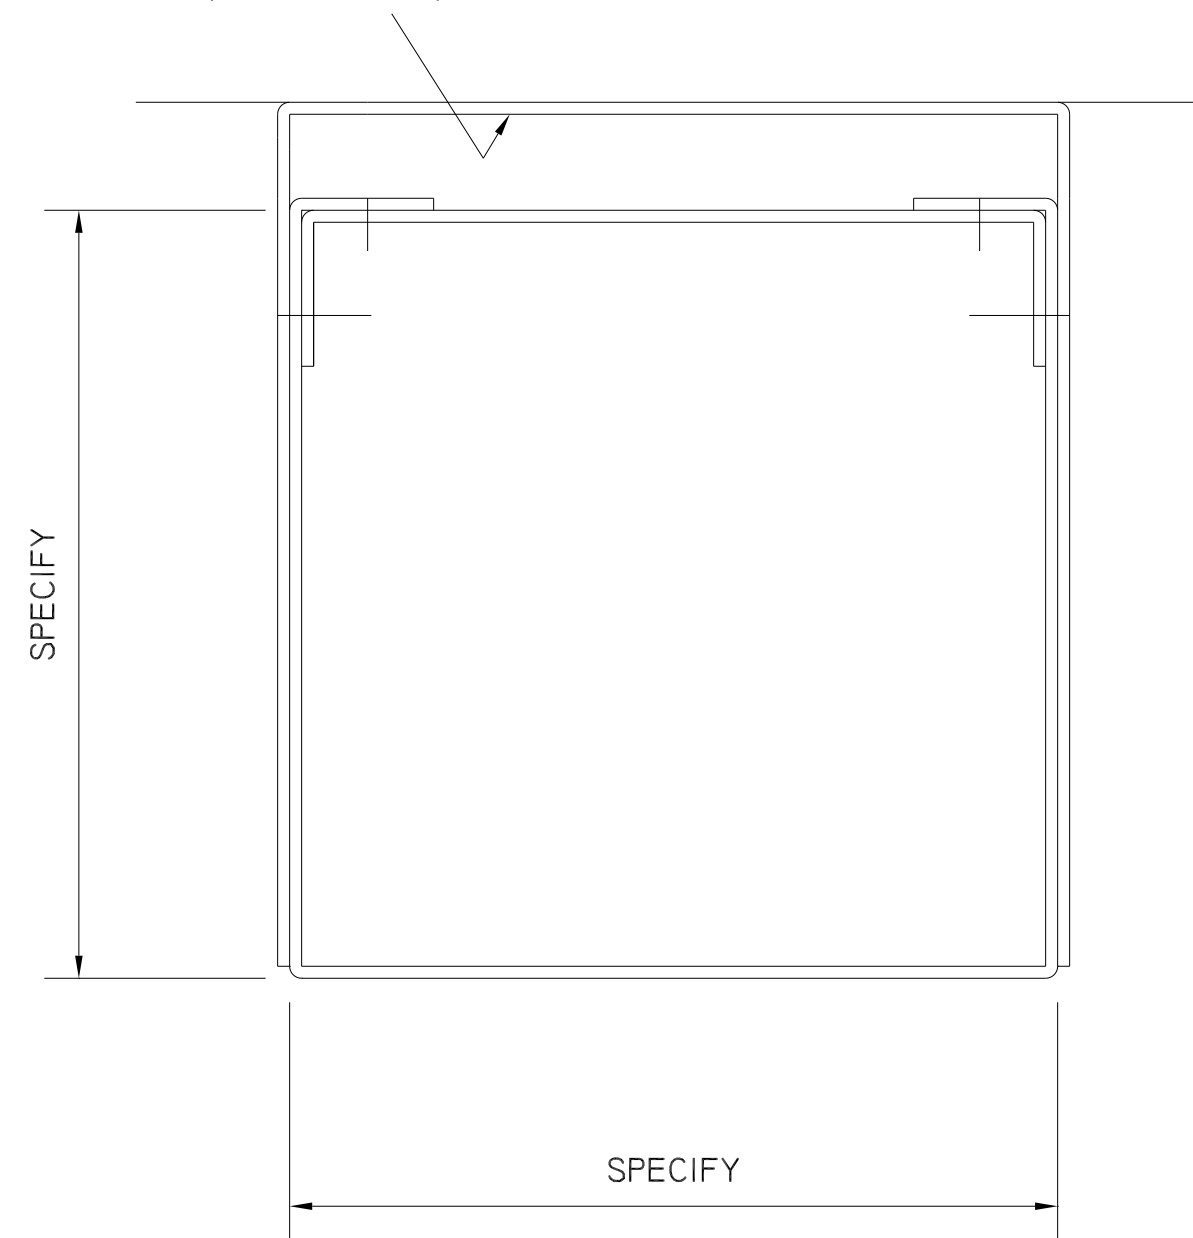

FORMED ALUM. DOWNSPOUT
STRAP 2" WIDE (5'0" O.C.)

FORMED DOWNSPOUT

Architectural Products Co.